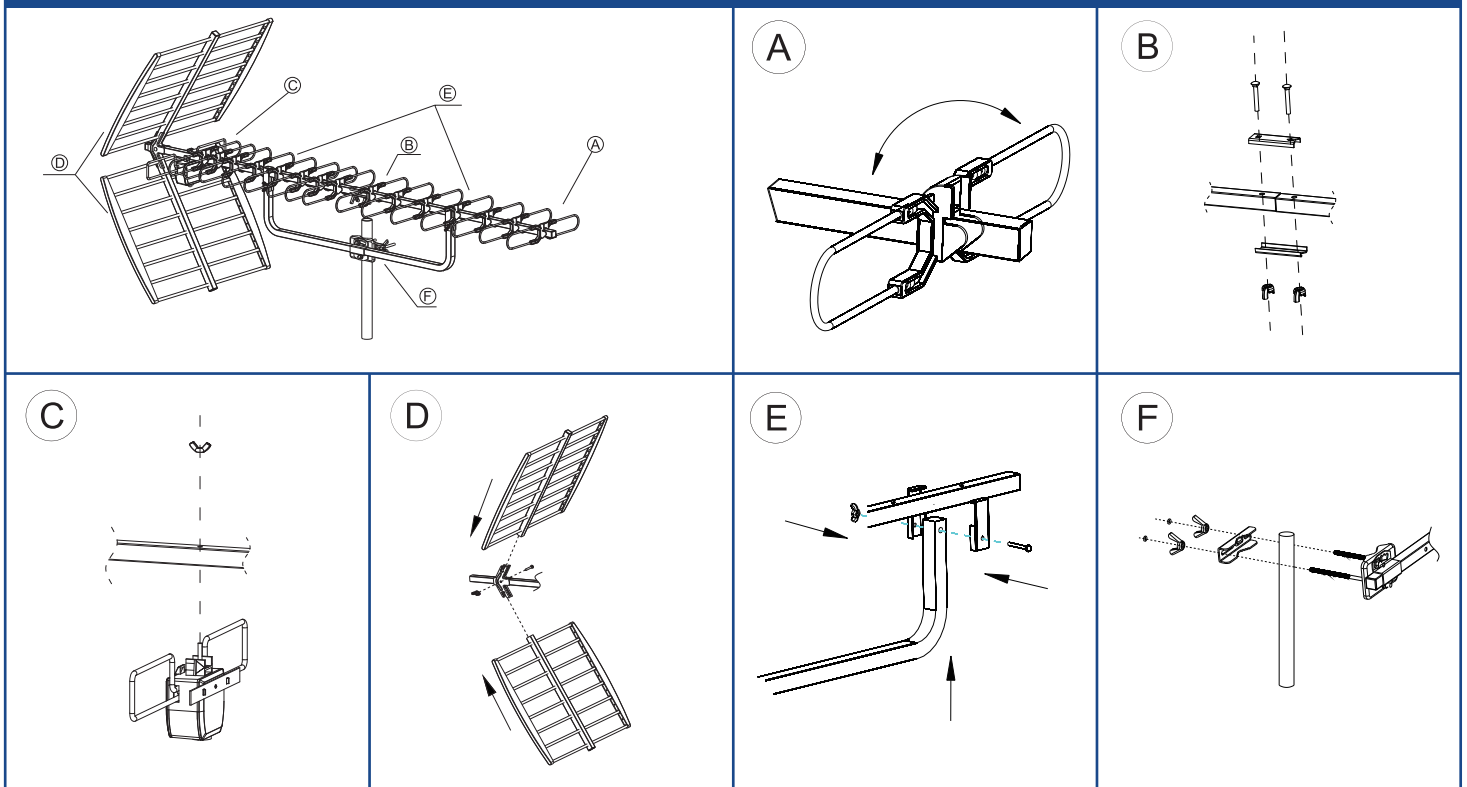

Installation

Specifications subject to change without notice.

Eight Limited

No.18, 4/F., Thriving Industrial Centre, 26-38 Sha Tsui Road, Tsuen Wan, N.T., Hong Kong

Tel: (852) 2413 2222

Fax: (852) 2411 3000

Email: info@eightgroup.com

Visit us at Website

<http://www.eightgroup.com>